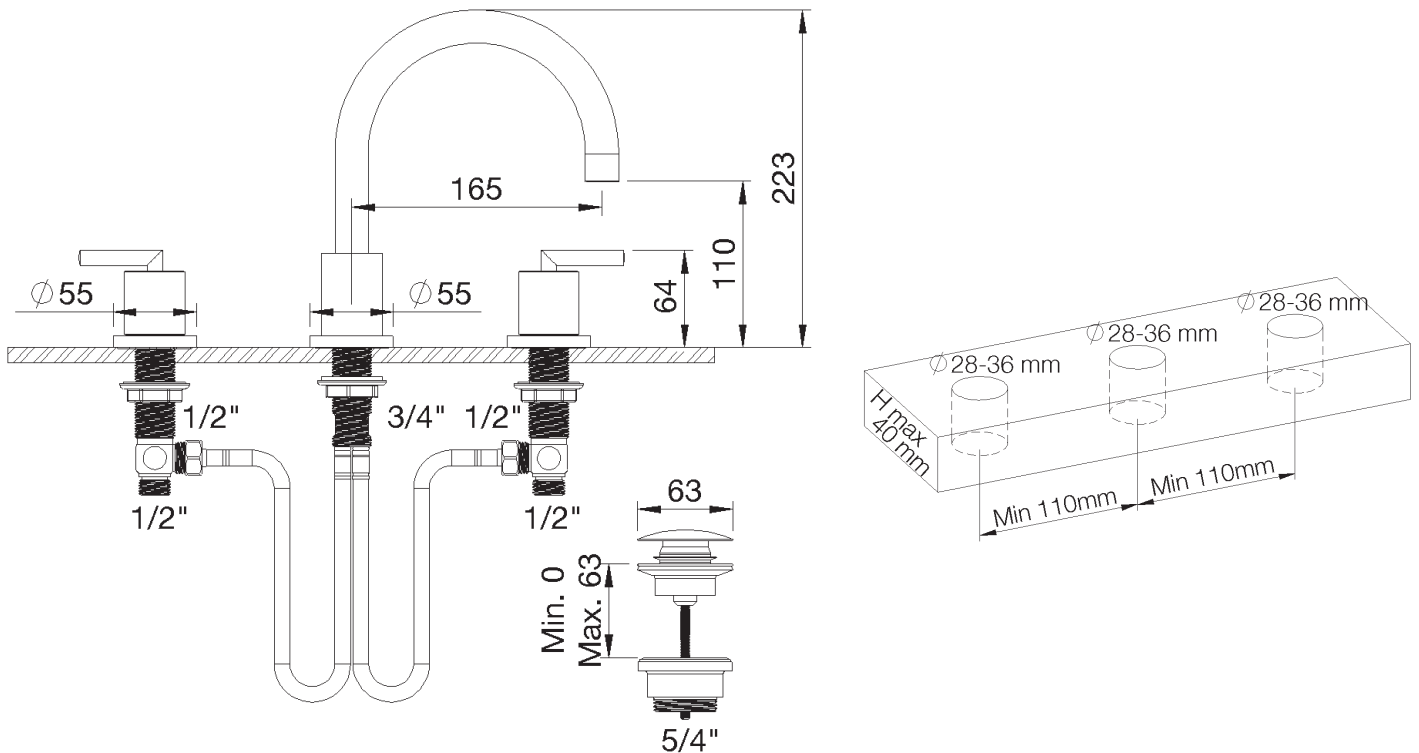

PRODUCT TECHNICAL SHEET			
Collection :	FUN	Ref. :	4031.--.49

Batterie de lavabo 3 trous, avec vidage poussoir, bec 165 mm
 3-gats wastafelmengkraan, met push-up lediging, uitloop 165 mm
 3-hole washbasing mixer, with push-up waste, spout 165 mm

Picture

Product details

Weight : 3,6 kg
 Flow at 3 bar : Restricted 5 l/min
 Internal mechanism : Ceramic valve 1/4 turn

Technical drawing

RB.V0